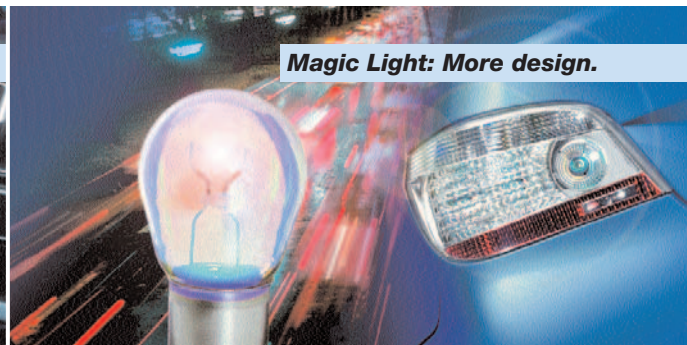

Light Power H1 + 50 % / H4 + 50 % / H7 + 50 %.

All the advantages at a glance:

- For more safety – up to 50 % more light.
- Better detection of hazards and obstacles.
- Straightforward replacement for conventional bulbs.
- For optimised design: Silver cap for clear-glass headlights.
- Always replace in pairs when converting.

Up to 50 % more light is achieved thanks to a smaller but longer filament, which is precisely positioned within the glass bulb.

ECE/DIN shapes	Volts	Watts	Part no.	Specifications
H1	12	55	8GH 002 089-471	plus 50
H1	12	55	8GH 002 089-801	plus 50/Set
H4	12	60/55	8GJ 002 525-471	plus 50
H4	12	60/55	8GJ 002 525-821	plus 50/Set
H4	12	60/55	8XS 002 525-961	plus 50/Display
H7	12	55	8GH 007 157-471	plus 50
H7	12	55	8GH 007 157-801	plus 50/Set
H7	12	55	8XS 007 157-911	plus 50/Display

Lifetime: More service life.

Lifetime bulbs from Hella, the light expert.

For a longer service life and extreme application conditions, e.g. on construction machinery and off-road vehicles.

- The service life of the Long Life bulbs (LL) is achieved by a special filament design and krypton or xenon gas in the glass bulb.
- The sturdiness of the Heavy Duty bulbs (HD) is achieved by a filament which has been especially enlarged but shortened.